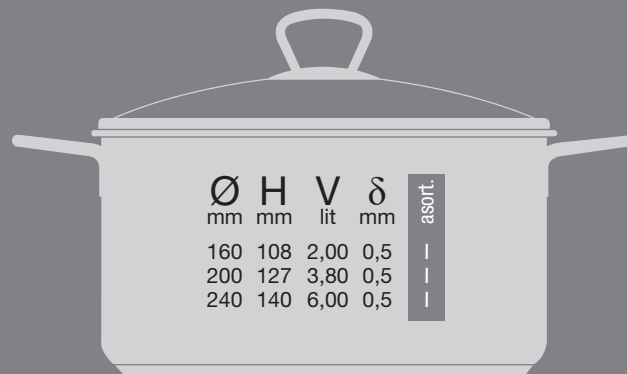

Art.000994

- Duboka šerpa sa staklenim poklopcem
- Stew pot with glass lid
- Fiatout haut avec couvercle
- Глубокая кастрюля с крышкой