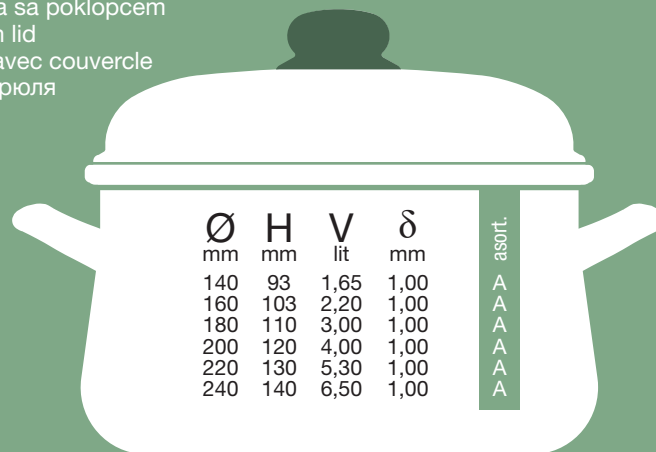

Art.000350

- Duboka šerpa sa poklopcem
- Stew pot with lid
- Faitout haut avec couvercle
- Мелкая кастрюля с крышкой