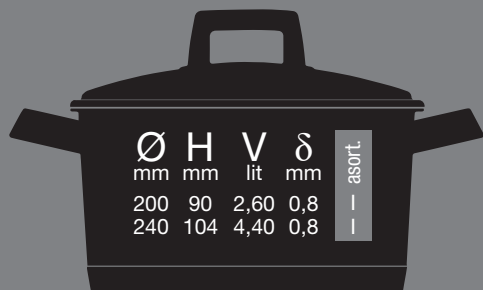

Art.001600

- Plitka šerpa sa poklopcem
- Casserole with lid
- Faitout demi-haut avec couvercle
- Мелкая кастрюля с крышкой