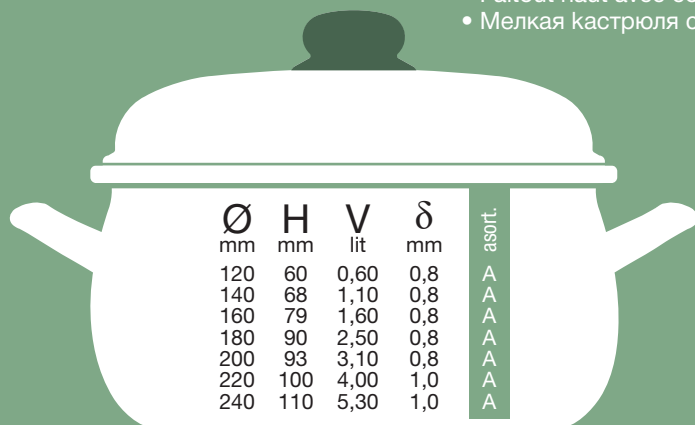

Art.000380

- Plitka šerpa sa poklopcem
- Casserole with lid
- Faitout haut avec couvercle
- Мелкая кастрюля с крышкой