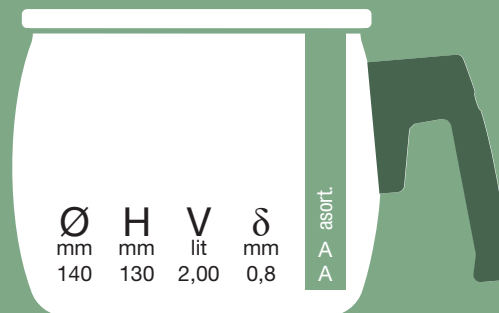

Art.000410

- Lonac za mleko • Milk pot
- Pot á lait • Монтоварка