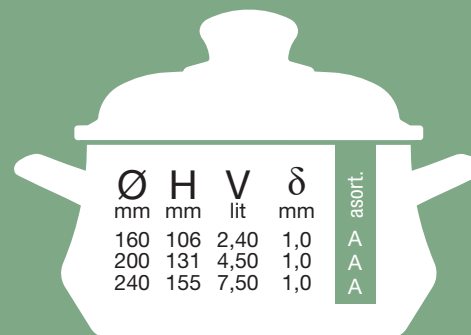

Art.000424

- Duboka šerpa sa poklopcem
- Stew pot with lid
- Faitout haut avec couvercle
- Мелкая кастрюля с крышкой