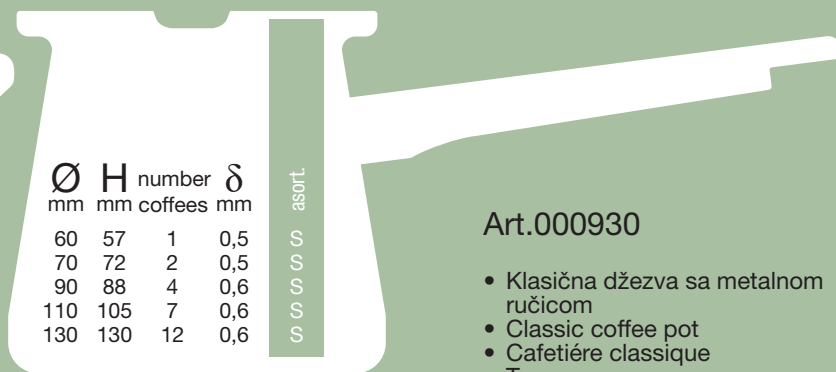

Ø mm	H mm	number coffees	δ mm
60	57	1	0,5
70	72	2	0,5
90	88	4	0,6
110	105	7	0,6
130	130	12	0,6

asort.

Art.000930

- Klasična džezva sa metalnom ručicom
- Classic coffee pot
- Cafetière classique
- Турка классическая с металлической ручкой