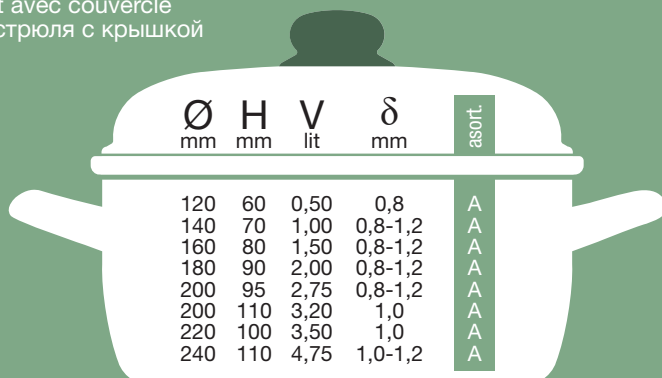

Art.000470

- Plitka šerpa sa poklopcem
- Casserole with lid
- Faitout haut avec couvercle
- Мелкая кастрюля с крышкой

Art.000480

- Kaserola
- Saucepan
- Casserolae
- Ковш

Ø	H	V	δ	asort.
mm	mm	lit	mm	
120	60	0,50	0,8	A
140	70	1,00	0,8-1,2	A
160	80	1,50	0,8-1,2	A
180	90	2,00	0,8-1,2	A
200	95	2,75	0,8-1,2	A